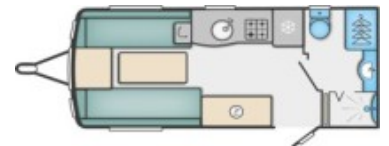

Description

The 2018 Swift Challenger Hi-Style 480 is a stylish, compact touring caravan designed for comfort and practicality. Perfect for couples or small families, it features a modern interior with premium soft furnishings, a fully equipped kitchen, spacious lounge, and a comfortable fixed bed layout. The Hi-Style edition adds upgraded upholstery and exclusive finishes, giving it a luxury feel at an affordable price. Lightweight and easy to tow, the Challenger 480 also includes excellent storage, onboard heating, LED lighting, and a well-designed washroom. With Swift's trusted build quality and smart use of space, it delivers enjoyable adventures wherever the road leads.

Bed Sizes

Front Offside Single	196cm x 72cm / 6'4" x 2'4"
Front Nearside Single	196cm x 72cm / 6'4" x 2'4"
Front Double	202cm x 186cm / 6'8" x 6'1"
Side Single Offside	
Rear Double	

Dimensions

Internal Length	4.95m / 16'3"
Overall Length	6.66m / 21'10"
Overall Width	2.23m / 7'4"
Overall Height	2.61m / 8'7"

Technical Specifications

M.R.O. - 1272kg   M.T.P.L.M. - 1500kg   No of Berths - 2   Model Year - 2018   Awning Size - 9.32m / 30'7"

Features Include

- 2018 Swift Challenger Hi-Style 480
- Spacious and modern 2 berth touring caravan
- Lightweight and easy to tow
- Stylish Hi-Style upgraded interior finish
- Comfortable front lounge converts into large double bed
- Fully equipped kitchen with oven, grill, hob and microwave
- Large fridge with freezer compartment
- Modern washroom with separate shower
- ALDE central heating system