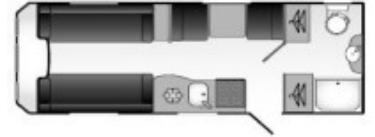

Description

A stylish, well-equipped 2022 Coachman VIP 520 caravan which offers comfortable touring for up to three.

Featuring a spacious front lounge which converts to beds, plus a side dinette, the lovely central kitchen offers lots of worktop space there is also a large rear washroom.

With Coachman quality and high-specification throughout this is a premium caravan on a single axle, standard width chassis.

Bed Sizes

Front Offside Single	6' 0" x 2' 4"
Front Nearside Single	6' 0" x 2' 4"
or Front Double	6' 9" x 5' 8"
Side Single Offside	6' 0" x 2' 4"

Dimensions

Internal Length	5420mm / 17' 9"
Overall Length	7050mm / 23' 2"
Overall Width	2310mm / 7' 7"
Overall Height	2650mm / 8' 8"

Technical Specifications

M.R.O. - 1402kg   M.T.P.L.M. - 1544kg   No of Berths - 3   Model Year - 2022   Awning Size - Please Ask

Features Include

FITTED: PowrTouch Motor Mover

Spacious front lounge – Parallel sofas that convert into a large double bed

Side dinette area – Flexible seating space that can convert into a single bed

Full-width end washroom – Large rear bathroom with shower, toilet and vanity area

Central kitchen layout – Practical mid-kitchen with good workspace and storage

Alde wet central heating system – Radiator-style heating and hot water for all-season touring

AL-KO ATC (Active Trailer Control) – Improves towing stability and safety

AL-KO AKS 3004 hitch stabiliser – Reduces sway while towing

AL-KO Secure wheel lock – Built-in wheel lock compatibility for security

Phantom VanGuard alarm system – Remote-control alarm with PIR and tilt sensors

Thetford dual-fuel hob – Gas and electric hob with cast-iron pan supports and glass lid

Separate oven and grill – Full cooking capability for touring

Microwave oven in dedicated housing – Built-in appliance for convenience

Thetford 91-litre fridge freezer – Automatic electronic fridge for food storage