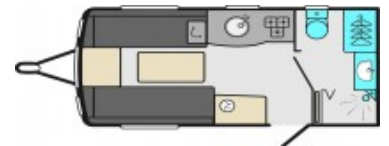

Description

This 2021 Swift Sprite Alpine is a lightweight 2-berth caravan that benefits from a large rear washroom with separate toilet and shower, a spacious front lounge with parallel seating, which converts to two single beds or a large double bed.

Now available to view at our Sales Centre located on the A30 between Salisbury and Stockbridge.

Bed Sizes

Front Offside Single	5'11" x 2'4"
Front Nearside Single	6'3" x 2'4"
Front Double	6'8" x 5'11"

Dimensions

Internal Length	4.34m / 14'3"
Overall Length	6.05m / 19'10"
Overall Width	2.25m / 7'5"
Overall Height	2.59m / 8'6"

Technical Specifications

M.R.O. - 1097   M.T.P.L.M. - 1218   No of Berths - 2   Model Year - 2021   Awning Size - Please ask

Features Include

- **FITTED:** 80w roof mounted solar panel
- SMART construction with GRP body panels
- Panoramic front sunroof incorporating fully integrated curved blind system, recessed lighting and speakers
- Exclusive Swift Command control system with large 7" LCD colour touchscreen panel
- Dual fuel heating with Truma Combi Boiler
- Thetford 3 burner hob with glass lid cut out safety feature, oven and separate grill
- Ventilated microwave oven with digital controls fitted at an easily accessible level
- Dometic 100 litre, electronic ignition fridge with removable freezer compartment, black effect finish and digital controls
- Status 570 directional digital / analogue TV/FM aerial and booster
- TV station with 230V, 12V and aerial sockets
- Swift Command Tracker, a Thatcham Category S7 approved pro-active tracker pre-installed as part of Swift Command system (subject to annual subscription)
- AL-KO AKS 3004 stabiliser

For more details of this model, including full specifications, please download a brochure on our [Downloads](#) page or contact us.

Should you be considering a purchase of this caravan model then please do speak to us on Tel. 01980 863636 and we would be happy to quote you and talk about your exact requirements •