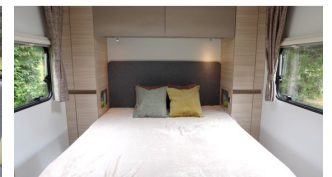

Stockbridge Road (A30)
Lopcombe, Salisbury
Wiltshire SP5 1BS
Tel: 01980 863636
sales@tilshead-caravans.com

Adria Altea 622 DP Dart, 4 Berth, 2024

£29,340

Description

The 2024 Adria Altea Dart is a 4 berth caravan with a fixed double bed to give you an excellent night's sleep. The front lounge also makes up into another comfortable double bed if required or can be used as two singles, plus separate shower and washroom facilities.

This is a new and unregistered 2024 caravan with a 2 year warranty and 10 year body integrity warranty.

Bed Sizes

Front Offside Single	5' 6" x 2' 5"
Front Nearside Single	5' 6" x 2' 5"
Front Double	6' 11" x 5' 6"
Rear Double	6' 5" x 4' 10"

Dimensions

Internal Length	6.19m / 20' 4"
Overall Length	8.260m / 27' 9"
Overall Width	2.29m / 7' 54"
Overall Height	2.58m / 8' 6"

Technical Specifications

M.R.O. - 1434 M.T.P.L.M. - 1650 No of Berths - 4 Model Year - 2024 Awning Size - 10770

Features Include

• Key features of the 2024 Adria Altea Dart include:-

- Spacious bedding and seating options with large fixed rear bed
- Evopore® mattresses for extra comfort
- Contemporary designed interior in light wood, pastel and beige colours decor with large seating areas and lots of light
- Two-part entrance door
- Large front window and kitchen windows bring in more natural light
- GFK polyester body
- AL-KO chassis with AKS3004 stabiliser as standard
- Exclusive Adria alloy wheels
- Large front gas bottle storage compartment
- Rich illumination with directional, ambient LED lights
- Smart kitchen with 3 burner gas cooker, oven and grill, sink and large fridge, optimized worktop and storage
- Adria Ergo bathroom
- Modern textiles in soft and durable materials
- Truma Combi thermostatic heating and hot water