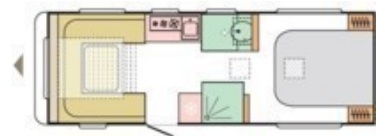

Stockbridge Road (A30)
Lopcombe, Salisbury
Wiltshire SP5 1BS
Tel: 01980 863636
sales@tilshead-caravans.com

Adria Altea 622 DP Dart, 4 Berth, 2024

£29,340

Description

The 2024 Adria Altea Dart is a 4 berth caravan with a fixed double bed to give you an excellent night's sleep. The front lounge also makes up into another comfortable double bed if required or can be used as two singles, plus separate shower and washroom facilities.

This is a new and unregistered 2024 caravan with a 2 year warranty and 10 year body integrity warranty.

Bed Sizes

Front Offside Single	5' 6" x 2' 5"
Front Nearside Single	5' 6" x 2' 5"
Front Double	6' 11" x 5' 6"
Rear Double	6' 5" x 4' 10"

Dimensions

Internal Length	6.19m / 20' 4"
Overall Length	8.260m / 27' 9"
Overall Width	2.29m / 7' 54"
Overall Height	2.58m / 8' 6"

Technical Specifications

M.R.O. - 1434 M.T.P.L.M. - 1650 No of Berths - 4 Model Year - 2024 Awning Size - 10770