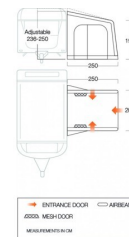

Vango Balletto Air 200 Shield & Carpet, Size 200cm width, 2023

£680

Description

The Vango Balletto Air 200 Elements Shield caravan awning features Vango's revolutionary AirBeam® Single Point Inflation and Multi-Point Deflation in a smaller and lightweight size.