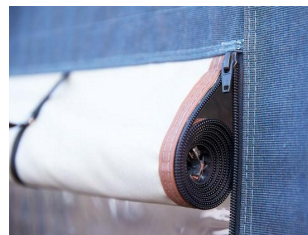

Description

NEW FRAMED FULL AWNING

The Isabella Commodore North awning is a spacious full awning available in a range of sizes, with a 3.0m depth. Large panoramic windows with mosquito nets with a foil cover in both sides make Commodore a pleasant place to be.

All front and side panels can be folded down to form a veranda or removed completely. Commodore North is available with the Zinox tubular steel frame, the ultralight CarbonX fibreglass frame or the heavy-duty steel MegaFrame.

Features Include

The Isabella Commodore North is available in a wide range of sizes and with three pole options. Pricing varies depending on the size and pole choice but for guidance and comparison with our other awnings the RRP quoted here is based on a 900cm size with CarbonX poles.

Commodore is a fusion of classic Isabella design and contemporary materials. Its depth of 3 metres and the choice of three types of frames are a major advantage, especially for those who alternate between permanent pitching and touring and enjoy having plenty of space in the awning.

Poles:

CarbonX fibreglass frame with IsaFix locking clamp
or Strong Zinox tubular steel frame with T-Rex locking clamp
or Zinox Megaframe tubular steel frame 32mm diameter with welded corners and double screw locking

Fabrics:

Side Material: Isacryl 295 g/m²
Base Material: PVC 380 g/m²
Roof Material: Isaroom 285 g/m²

Weight: Varies with size and frame choice - please ask for more details

Special Details:

Depth: 3.0 m
Commodore is available both as an Dawn and a North model
Removable/fold-down panels: Front and side panels
Mosquito nets in both sides
Integrated top ventilation.