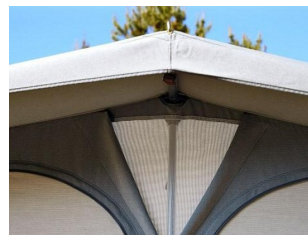

Description

NEW FRAMED FULL AWNING

The Isabella Ambassador Dawn awning is a full awning available in a range of sizes, with a 2.5m depth. With a relatively lightweight, breathable, acrylic material the Ambassador Dawn is the ultimate touring awning which is straightforward to put up.

For a good, natural inflow of daylight, the Ambassador Dawn has large, panelled panorama windows in the front.

All front and side panels can be folded down to form a veranda or removed completely. Ambassador Dawn is available with the Zinox tubular steel frame, the ultralight CarbonX fibreglass frame or the heavy-duty steel MegaFrame.

Features Include

- The Isabella Ambassador Dawn is available in a wide range of sizes and with three pole options. Pricing varies depending on the size and pole choice but for guidance and comparison with our other awnings the RRP quoted here is based on a 900cm size with CarbonX poles.

Isacryl is a spinneret-dyed (i.e. the fibres are dyed), textured-weave, durable acrylic material. Isacryl has the highest achievable fade-resistance thanks to the pigmentation method. The density of the weave plus the impregnation all the way through prevent water ingress. Nevertheless, Isacryl is a breathable material, which facilitates the best possible indoor climate in the awning.

Poles:

CarbonX fibreglass frame with IsaFix locking clamp
or Strong Zinox tubular steel frame with T-Rex locking clamp
or Zinox Megaframe tubular steel frame 32mm diameter with welded corners and double screw locking

Fabrics:

Side Material: Isacryl 295 g/m²
Base Material: PVC 380 g/m²
Roof Material: Isarof 285 g/m²

Weight: Varies with size and frame choice - please ask for more details

Special Details:

Depth: 2.5 m
Removable/fold-down panels: Front and side panels
Mosquito nets in both sides