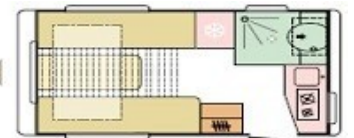

Description

2024 Adria Action 361 LT

The 2024 Adria Action 361LT caravan continues to offer the iconic shape and design, popular for many years. It offers two berths in a lightweight layout.

Compact in size yet boasting a lovely payload, with highly flexible living spaces. A truly original caravan packed with smart features.

This is a new and unregistered 2024 caravan with a 2 year warranty and 10 year body integrity warranty. It is on display for sale at Tilshead Caravans now.

Bed Sizes

Front Offside Single 6' 7" x 2' 2"
Front Nearside Single 6' 7" x 2' 2"
Front Double 6' 7" x 6' 8"

Dimensions

Internal Length 4010mm / 13' 2"
Overall Length 5215mm / 17' 1"
Overall Width 2196mm / 7' 3"
Overall Height 2545mm / 8' 4"

Technical Specifications

M.R.O. - 970kg M.T.P.L.M. - 1100kg (opt 1300kg) No of Berths - 2 Model Year - 2024 Awning Size - Please Ask