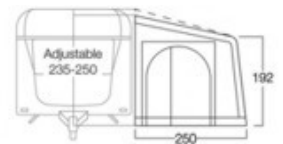

Description

The Vango Balletto Air 330 Elements ProShield caravan awning features Vango's revolutionary AirBeam® Single Point Inflation and Multi-Point Deflation to make for a brilliantly quick pitch and pack up.

This awning features Vango's Elements ProShield fabric, a weather resistant and highly durable fabric with the added benefit of ColourLok technology to aid colour retention from UV light.

Please contact us to ask about new awning availability and pricing of our Package deal consisting of awning and matching carpet.

Features Include

- **Elements ProShield** - Extremely robust and durable, Elements ProShield is ideal for touring awnings. This high quality, weather-resistant fabric features ColourLok™ technology to aid colour retention
- **Flexi Door** - Adjust to be fully or half open, or completely removed for maximum flexibility whatever the weather
- **Split Access Door** - The 60/40 split of the side door allows you to roll a section away for quick entry. This door also features a secondary mesh door for added ventilation
- **Zippered Privacy Curtains** - Simple and quick to use, zip curtains allow varying levels of opening or simply roll down and secure away
- **Easy Access Doors** - A flat entry access door creates easy access for wheelchairs, prams and people with reduced mobility
- **Bracer Beams Included** - Small AirBeams® secured in between main AirBeam® structure for enhanced stability
- **PVC Mud Strip** - Positioned around base of awning for easy cleaning
- **Diamond Pro Windows** - 67% thicker than our Diamond Clear windows, they provide additional insulation and clearer views
- **Fully Wind & Rain Tested** - Tested with wind and heavy rainfall to the European standard EN5912
- **AirBeam® Pump Included** - Double action pump that will rapidly inflate your AirBeam® awning which comes complete with a pressure dial and handy carry bag
- **Steel Rock Pegs Included** - Pegs are strong, durable and can be used on more challenging terrain. Supplied with a handy carry bag
- **Adjustable Pegging Points** - Allows awning to be pitched perfectly on uneven surfaces
- **SkyTrack® II** - A flexible hanging system which allows you to easily attach lighting, storage or SkyLiners. The SkyTrack system allows you to customise your awning to suit your needs (Sky Hooks included)
- Supplied with Pack of 10 Sky Hooks - Simply slide on to the SkyTrack® System to hang storage or lights
- **Reflective Webbing Straps** - Additional stability for your awning in strong winds. Simply clip onto the pre-attached buckles and peg into the ground to secure. The reflective straps pick up torchlight so the pegging points are easily spotted in low light