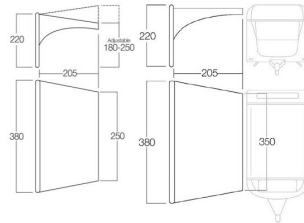

Stockbridge Road (A30)
Lopcombe, Salisbury
Wiltshire SP5 1BS
Tel: 01980 863636
sales@tilshead-caravans.com

Vango AIRbeam Sky Canopy 3.5m - DEMONSTRATOR, Size 350cm x 205cm, 2021

£129

Description

Expand your outdoor space with a Vango AIRbeam Sky Canopy which offers a simple, sleek covered entry for your caravan, motorhome or campervan, ideal to sit back and relax under.

With a kador beading length of 3.5m, simply inflate your Sky Canopy in minutes.

This Demonstration Sky Canopy is now available to purchase at a discounted price.

Features Include

- Our DEMONSTRATOR for sale now! RRP £178 •