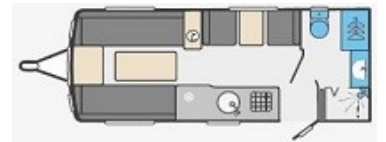

Stockbridge Road (A30)
Lopcombe, Salisbury
Wiltshire SP5 1BS
Tel: 01980 863636
sales@tilshead-caravans.com

Swift Challenger 530, 4 Berth, 2022

£27,995

Description

The 2022 Swift Challenger 530 caravan has the popular four berth layout featuring a front lounge and side dinette and lovely specification.

Bed Sizes

Front Offside Single	6'1" x 2'4"
Front Nearside Single	5'9" x 2'4"
Front Double	6'8" x 5'9"
Side Single Offside	5'11" x 2'0"
Side Bunk	5'9" x 1'11"

Dimensions

Internal Length	5.29m / 17' 4"
Overall Length	7.00m / 23' 0"
Overall Width	2.23m / 7' 4"
Overall Height	2.61m / 8' 7"