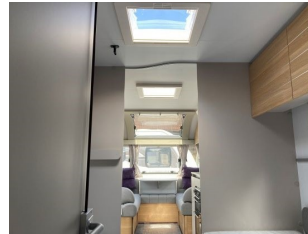

## Description

Adria Adora 612 DL Seine

We are pleased to display this new Adria Adora Seine for sale, offering a front lounge area, rear fixed single beds plus a fold-away bunk if required and a rear washroom, in an 7' 7" wide bodyshell.

## Bed Sizes

Front Double	7' 1" x 15' 1"
Rear Side Single	6' 8" x 2' 6"
Rear Side Single	6' 2" x 2' 6"
Rear Single Bunk	TBC