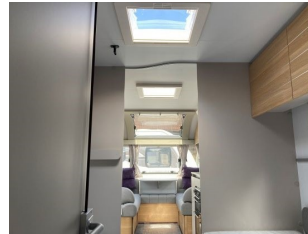

Description

Adria Adora 612 DL Seine

We are pleased to display this new Adria Adora Seine for sale, offering a front lounge area, rear fixed single beds plus a fold-away bunk if required and a rear washroom, in an 7' 7" wide bodyshell.

This is a new and unregistered caravan with a 2 year warranty and 10 year body integrity warranty.

Bed Sizes

Front Double	7' 1" x 15' 1"
Rear Side Single	6' 8" x 2' 6"
Rear Side Single	6' 2" x 2' 6"
Rear Single Bunk	TBC

Dimensions

Internal Length	6142mm / 20' 2"
Overall Length	8190mm / 26' 10"
Overall Width	2299mm / 7' 7"
Overall Height	2610mm / 8' 7"

Technical Specifications

M.R.O. - 1562kg   M.T.P.L.M. - 1750kg   No of Berths - 5   Model Year - 2023   Awning Size - 10.72m

Features Include

• **RRP £34,030 (On The Road) - NOW £28,995 - SAVE £5,035**

Key features of the Adria Adora range include:-

- Fixed single beds layout with storage or drop-down bunk if required
- Dynamic exterior design, clean and elegant with new graphics
- Panoramic window, in-line wider design, on all models
- Performance chassis from Al-Ko with AKS stabiliser coupling
- Innovative wind diffusers on the front panel, for more efficient towing
- Alloy wheels with Al-Ko Secure wheel-lock receiver
- Comfortable bed solutions with Evopore® mattresses
- Digital controller, sound system, Bluetooth® amplifier & USB ports
- Sound system with integrated hidden speakers
- Contemporary living spaces with outstanding comfort
- Easy access, spacious, gas storage with full-width locker door
- Alde heating with touchscreen control
- LED lighting system for controllable ambiance