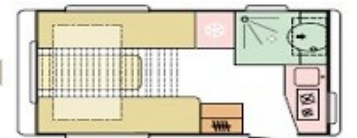

Description

The Adria Action is an iconic shape and design, popular for many years. It offers two berths in a lightweight layout.

This is a new and unregistered 2022 caravan with a 2 year warranty and 10 year body integrity warranty.

Bed Sizes

Front Offside Single 6' 7" x 2' 2"
Front Nearside Single 6' 7" x 2' 2"
or Front Double 6' 7" x 6' 8"

Dimensions

Internal Length 4010mm / 13' 2"
Overall Length 5215mm / 17' 1"
Overall Width 2196mm / 7' 3"
Overall Height 2545mm / 8' 4"

Technical Specifications

M.R.O. - 948kg   M.T.P.L.M. - 1100kg (opt 1300kg)   No of Berths - 2   Model Year - 2022   Awning Size - Please Ask

Features Include

• Key features for the Adria Action 361LT model include:-

- Iconic exterior shape with GFK polyester body
- Large bed sizes convert to spacious seating area
- Externally accessible garage storage
- Panoramic window
- AL-KO chassis and AKS 3004 stabiliser
- Comfortable sleeping and seating accommodation
- Truma heating (230V and gas operation)
- Adria Smart kitchen with 3 gas hob burners plus oven
- Dometic 90 litre fridge with freezer compartment
- Adria Ergo bathroom with toilet, shower and sink
- Controllable lighting options
- Multiple USB ports
- Loudspeakers with fitted Bluetooth® amplifier
- Brunello Black upholstery scheme as standard

For more details of this model, including full specifications, please download a brochure on our [Downloads](#) page or contact us.