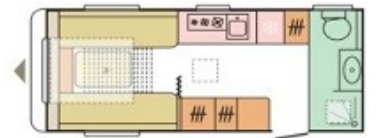

Stockbridge Road (A30)
Lopcombe, Salisbury
Wiltshire SP5 1BS
Tel: 01980 863636
sales@tilshead-caravans.com

Adria Altea 492 DT Aire, 2 Berth, 2022

£22,845

Description

The 2022 Adria Altea Aire offers a spacious front lounge, large central kitchen and a rear washroom, in an 7ft 7ins wide bodyshell.

This is a new and unregistered 2022 caravan with a 2 year warranty and 10 year body integrity warranty.

Please ask us for details and new order availability on this caravan.

Bed Sizes

Front Double 6' 11" x 6' 2"

Dimensions

Internal Length	5487mm / 18' 0"
Overall Length	6963mm / 22' 10"
Overall Width	2299mm / 7' 7"
Overall Height	2580mm / 8' 6"

Technical Specifications

M.R.O. - 1256kg M.T.P.L.M. - 1420kg No of Berths - 2 Model Year - 2022 Awning Size - 9.46m