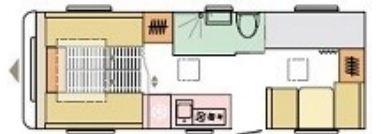

Adria Altea 622 DK Avon, 6 Berth, 2023

£25,995