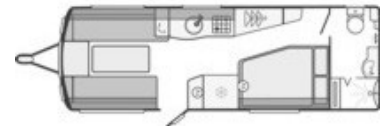

Stockbridge Road (A30)
Lopcombe, Salisbury
Wiltshire SP5 1BS
Tel: 01980 863636
sales@tilshead-caravans.com

Swift Elegance 630, 4 Berth, 2016

£21,995

Description

This 2016 Elegance 630 caravan from Swift offers a fixed corner bed, end washroom layout with top-of-the-range specification on a twin axle chassis.

The caravan is also fitted with a Truma XT2 digital mover.

This caravan is available to view at our Sales Centre on the A30 at Lopcombe, between Salisbury and Stockbridge.

Bed Sizes

Front Offside Single	6' 3" x 2' 2"
Front Nearside Single	5' 4" x 2' 2"
or Front Double	6' 6" x 5' 4"
Rear Double	6' 3" x 4' 3"

Dimensions

Internal Length	6.38m / 20' 11"
Overall Length	7.94m / 26' 1"
Overall Width	2.26m / 7' 5"
Overall Height	2.61m / 8' 7"

Technical Specifications

M.R.O. - 1707kg M.T.P.L.M. - 1900kg No of Berths - 4 Model Year - 2016 Awning Size - 10.41m