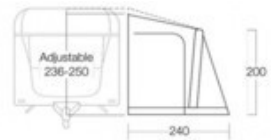

Description

The Vango Capella 220 is a compact but hugely versatile and lightweight porch air awning, perfect to maximise your liveable space while on the campsite. We have bundled this with a matching Vango Carpet for maximum value.

Please contact us to ask about new awning availability (stock is very limited).

Features Include

• Key Features:

Inflatable AirBeam® structure - Quick and easy to assemble with only one beam to inflate, which also ensures a light and compact pack size

Elements 150 Fabric – Strong and durable, this 150D fabric is lightweight and highly waterproof

Touring Awning – This awning is designed for touring use; it is not designed for static or long-term seasonal pitching as extensive exposure to UV light will cause accelerated fabric degradation

PVC mud strip positioned around base of awning for easy cleaning

Vango draught seal system creates a tight seal between the awning and your caravan, ensuring no draughts come into your awning

Ventilated draught skirt & two wheel arch covers Included

AirBeam Pump included

Fully wind & rain tested to the European standard EN5912

Steel rock pegs included

Adjustable pegging points allows awning to be pitched perfectly on uneven surfaces

Fitted with internal mesh fly screen for bug-free ventilation

Easy access doors - A flat entry access door creates easy access for wheelchairs, prams and people with reduced mobility

Diamond Clear windows maximise light and visibility to provide a bright and airy environment

Toggle privacy curtains are easy to use and can be simply rolled away when not in use

Oversized bag with robust compression straps allowing you to reduce the overall pack size and makes it simpler to pack away your awning

Package Offer available now from stock

Reserve our Package deal of Vango Capella awning plus Carpet and save £136 on RRP of £523.

Our Package Price: £389.00