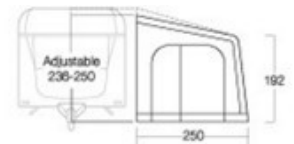

Stockbridge Road (A30)
Lopcombe, Salisbury
Wiltshire SP5 1BS
Tel: 01980 863636
sales@tilshead-caravans.com

Vango Balletto Air 200 & Carpet Package, Size 200cm width, 2021

£525

Description

The Vango Balletto Air 200 caravan awning is a smaller size than many air awnings, making it easy to erect, store and use.