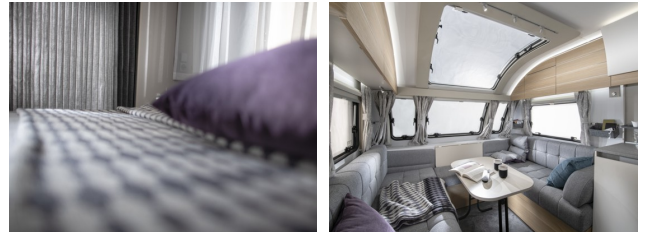

Description

Revamped for 2021, the Adria Adora Seine offers twin fixed beds with a rear washroom layout in a 7' 7" ft wide bodyshell.

This is a new and unregistered 2021 caravan featuring a great specification and Stone Island upholstery scheme with a 2 year warranty and 10 year body integrity warranty.

Please ask us about new order availability on this caravan model which is on display at our Sales Centre.

Bed Sizes

Front Double 7' 1" x 5' 0"
One Fixed Single Single 6' 8" x 2' 6"
One Fixed Single Single 6' 2" x 2' 6"

Dimensions

Internal Length 6142mm / 20' 2"
Overall Length 8190mm / 26' 10"
Overall Width 2299mm / 7' 7"
Overall Height 2610mm / 8' 7"

Technical Specifications

M.R.O. - 1550kg M.T.P.L.M. - 1750kg (opt 1800kg) No of Berths - 4 Model Year - 2021 Awning Size - 10.72m

Features Include

• Key features of the 2021 Adria Adora range include:-

- **NEW** exterior design, clean and elegant with new graphics
- **NEW** rear wall design, with new multi-functional full LED lights
- **NEW** extra-large panoramic window, in-line wider design, on all models
- Performance chassis from Al-Ko with AKS stabiliser coupling
- **NEW** innovative wind diffusers, for more efficient towing
- **NEW** higher volume storage, tent profile and integrated handles
- Alloy wheels with Continental tyres
- All-new home-style interior design for atrium style living
- Comfortable bed solutions with Evopore® mattresses
- Digital controller, sound system, Bluetooth® amplifier & USB ports
- **NEW** sound system with integrated hidden speakers
- Contemporary living spaces with outstanding comfort
- **NEW** kitchen design with great storage and best appliances
- **NEW** bathroom design
- Alde heating with touch-screen control