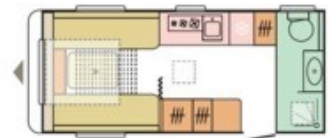

Stockbridge Road (A30)
Lopcombe, Salisbury
Wiltshire SP5 1BS
Tel: 01980 863636
sales@tilshead-caravans.com

Adria Altea 492 DT Aire, 2 Berth, 2022

£21,685

Description

The 2022 Adria Altea Aire offers a spacious two berth layout with rear washroom, in an 7ft 7ins wide bodyshell.

Dimensions

Internal Length 482mm / 16' 0"
Overall Length 6963mm / 22' 10"
Overall Width 2299mm / 7' 7"
Overall Height 2580mm / 8' 6"

Technical Specifications

M.R.O. - 1256kg M.T.P.L.M. - 1420kg (opt 1500kg) No of Berths - 2 Model Year - 2022 Awning Size - 946cm