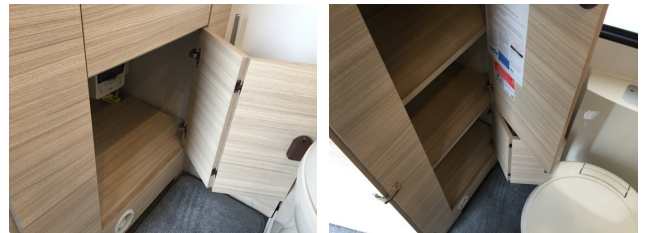

Description

The 2022 Adria Altea Aire offers a spacious two berth layout with rear washroom, in an 7ft 7ins wide bodyshell.

This is a new and unregistered 2022 caravan with a 2 year warranty and 10 year body integrity warranty.

Please ask us for details and new order availability on this caravan.

Bed Sizes

Front Offside Single 6' 2" x 2' 4 1/2"
Front Nearside Single 6' 2" x 2' 4 1/2"
or Front Double 6' 11" x 6' 2"

Dimensions

Internal Length 482mm / 16' 0"
Overall Length 6963mm / 22' 10"
Overall Width 2299mm / 7' 7"
Overall Height 2580mm / 8' 6"

Technical Specifications

M.R.O. - 1256kg M.T.P.L.M. - 1420kg (opt 1500kg) No of Berths - 2 Model Year - 2022 Awning Size - 946cm

Features Include

• Key features of the 2022 Adria Altea range include:-

Contemporary designed interior in light wood, pastel and beige colours decor with large seating areas and lots of light

Two-part entrance door

Double-glazed 'flat' design tinted windows

GFK polyester body

AL-KO chassis with AKS3004 stabiliser as standard

NEW Alloy wheels with Al-Ko Secure receiver

Front gas bottle storage compartment

Rich illumination with directional, ambient LED lights

Smart kitchen with 3 burner gas cooker, oven and grill, sink and large fridge, optimized worktop and storage

Adria Ergo bathroom

Smart extras such as USB, loudspeakers and Bluetooth amplifier

Modern textiles in soft and durable materials

Truma Combi thermostatic heating

Optional weight plate upgrade available to bring MTPLM to 1500kg - giving a fabulous 244kg payload

NEW 'Flavie' upholstery scheme as standard ('Gilles' optional scheme shown in images on this page)