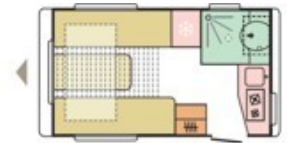

Description

A new and unregistered 2022 Adria Action caravan. Featuring a standard Adria specification and colour scheme with a 2 year warranty and 10 year water ingress warranty.

Please ask us about new order availability on this model which can be ordered from us now.

Bed Sizes

Front Offside Single 6' 7" x 2' 2"
Front Nearside Single 6' 7" x 2' 2"
or Front Double 6' 7" x 6' 8"

Dimensions

Internal Length 4.01m / 13' 2"
Overall Length 5.22m / 17' 1"
Overall Width 2.20m / 7' 2 1/2"
Overall Height 2.55m / 8' 4"

Technical Specifications

M.R.O. - 985kg M.T.P.L.M. - 1100kg (opt 1300kg) No of Berths - 2 Model Year - 2022 Awning Size - Please Ask

Features Include

- The Adria Action has an iconic exterior shape with a GFK polyester body
- Externally accessible garage storage
- Panoramic window
- AL-KO chassis and AKS 3004 stabiliser
- Comfortable sleeping and seating accommodation
- Truma heating (230V and gas operation)
- Adria Smart kitchen with 3 gas hob burners plus oven
- Adria Ergo bathroom with toilet, shower and sink
- Controllable lighting options
- Multiple USB ports
- Loudspeakers with fitted Bluetooth® amplifier
- Brunello Black upholstery scheme as standard
- Huge user payload of up to 315kg with optional weight plate upgrade

Price shown is RRP of £19,800 plus manufacturer delivery charge of £585.00. On-The-Road Price is therefore £20,395

For a 'See Inside' view of this caravan, please [Click Here](#).

Please note that the See Inside feature shows a european example and so the door is on the 'wrong' side and standard