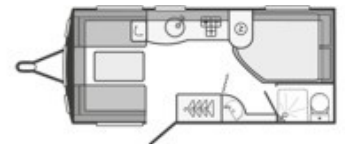

Description

This lovely 2015 Sprite Alpine 4 features a front lounge which converts to a double bed plus the fixed bed and corner washroom.

This caravan is available to view at our site between Salisbury and Stockbridge on the Hampshire/Wiltshire border. Use postcode SP5 1BS for sat-nav and we are located on the main A30.

Bed Sizes

Front Double 202cm x 128cm / 6' 8" x 4' 2"
Rear Double 189cm x 132cm / 6' 2" x 4' 4"

Dimensions

Internal Length 4.74m / 15' 7"
Overall Length 6.39m / 21' 0"
Overall Width 2.23m / 7' 4"
Overall Height 2.64m / 8' 8"

Technical Specifications

M.R.O. - 1044kg M.T.P.L.M. - 1234kg No of Berths - 4 Model Year - 2015 Awning Size - 9.14m / 30' 0"

Features Include

- SMART construction with Strong, moisture proof 'PURE' Polyurethane timberless framed body shell
- AL-KO AKS 3004 Stabiliser
- FITTED: Diamond Pack including alloy wheels and microwave oven
- Truma combi-boiler with digital programmable controller for heating and hot water
- Thetford 3 burner hob, oven and separate grill
- Thetford 113L fridge with electronic ignition and LED controls
- LED adjustable spotlights in lounge/sleeping areas
- Radio/CD/MP3 player with iPod connection
- Panoramic front sunroof
- Midi-Heki roof window with flynet and adjustable concertina blind
- Exclusive 'Duvalay Duvalite' mattress with lightweight memory fibre technology - hypoallergenic, excellent pressure relief, dustmite resistant and 100% recyclable

For more information or full specification of this 2015 Sprite Alpine 4 please visit the [Downloads](#) page of our website. •