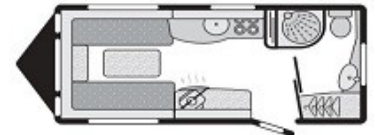

Stockbridge Road (A30)
Lopcombe, Salisbury
Wiltshire SP5 1BS
Tel: 01980 863636
sales@tilshead-caravans.com

Abbey GTS 215, 2 Berth, 2007

£6,495

Description

A very nice 2 berth caravan from Abbey with front lounge converting to 2 singles or a double bed. Rear washroom with separate step-in shower cubicle.

This caravan is available to view at our site between Salisbury and Stockbridge on the Hampshire/Wiltshire border. Use postcode SP5 1BS for sat-nav and we are located on the main A30.

Bed Sizes

Front Offside Single	180cm x 72cm / 5' 11" x 2' 4"
Front Nearside Single	190cm x 72cm / 6' 3" x 2' 4"
Front Double	2.08m x 1.80m / 6' 10" x 5' 11"

Dimensions

Internal Length	4.74m / 15' 7"
Overall Length	6.41m / 21' 0"
Overall Width	2.23m / 7' 4"
Overall Height	2.70m / 8' 10"

Technical Specifications

M.R.O. - 1182kg / 23.3cwt	M.T.P.L.M. - 1360kg / 26.8cwt	No of Berths - 2	Model Year - 2007	Awning Size -
8.95m / 29' 4"				

Features Include

- FITTED: Mmotor mover
- AL-KO galvanised steel chassis with Euro-Axle
- AL-KO Euro overrun device with two-way assisted handbrake
- AL-KO AKS 3004 stabiliser
- Heki large tilting panoramic roof window with flynet and blind
- Microwave oven built-in
- Stoves thermostatic oven and separate grill
- Stoves dual fuel hob with 800W electric hotplate and 3 gas burners with electronic ignition and flame failure protection
- Dual fuel gas and 800W mains electric storage water heater
- Dual fuel 3kW gas and 2kW electric space heater with automatic ignition
- Radio/CD/MP3 player with iPod/MP3 player connection point •