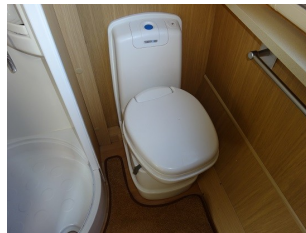

Description

A very nice 2 berth caravan from Abbey with front lounge converting to 2 singles or a double bed. Rear washroom with separate step-in shower cubicle.

This caravan is available to view at our site between Salisbury and Stockbridge on the Hampshire/Wiltshire border. Use postcode SP5 1BS for sat-nav and we are located on the main A30.

Bed Sizes

Front Offside Single	180cm x 72cm / 5' 11" x 2' 4"
Front Nearside Single	190cm x 72cm / 6' 3" x 2' 4"
Front Double	2.08m x 1.80m / 6' 10" x 5' 11"

Dimensions

Internal Length	4.74m / 15' 7"
Overall Length	6.41m / 21' 0"
Overall Width	2.23m / 7' 4"
Overall Height	2.70m / 8' 10"

Technical Specifications

M.R.O. - 1182kg / 23.3cwt	M.T.P.L.M. - 1360kg / 26.8cwt	No of Berths - 2	Model Year - 2007	Awning Size -
8.95m / 29' 4"				

Features Include

- FITTED: Mmotor mover
- AL-KO galvanised steel chassis with Euro-Axle
- AL-KO Euro overrun device with two-way assisted handbrake
- AL-KO AKS 3004 stabiliser
- Heki large tilting panoramic roof window with flynet and blind
- Microwave oven built-in
- Stoves thermostatic oven and separate grill
- Stoves dual fuel hob with 800W electric hotplate and 3 gas burners with electronic ignition and flame failure protection
- Dual fuel gas and 800W mains electric storage water heater
- Dual fuel 3kW gas and 2kW electric space heater with automatic ignition
- Radio/CD/MP3 player with iPod/MP3 player connection point •