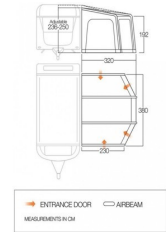

Stockbridge Road (A30)
Lopcombe, Salisbury
Wiltshire SP5 1BS
Tel: 01980 863636
sales@tilshead-caravans.com

Vango Tuscany 380 & Carpet Package, Size 380cm width, 2021

£1,090

Description

The Vango Tuscany 380 offers a bright and airy space and benefits from Sentinel Elegance fabric, a stylish weather and waterproof fabric which utilises Vango ColourLok™ technology.