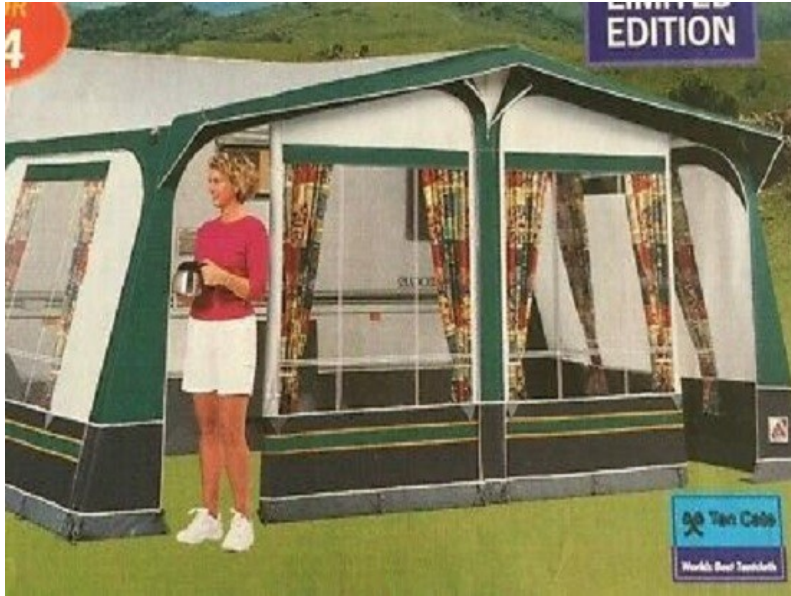

## Dorema Pulsar, Size 10, 2010

### Description

Full awning.

875-900cm range.

Green/Grey fabric.

Fibreglass poles.

This awning has not been erected for photographing.

It is available for inspection.

### Features Include

- Green/Grey • Fibreglass poles • 875-900cm range •