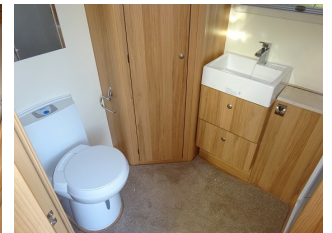

Description

This well-presented 4-berth caravan from Bailey, features a large front lounge with side dinette. There is a full-width rear washroom with separate step-in shower cubicle. Includes Motor Mover and Al-Ko Secure wheel-lock.

This caravan is available to view at our site between Salisbury and Stockbridge on the Hampshire/Wiltshire border. Use postcode SP5 1BS for sat-nav and we are located on the main A30.

Bed Sizes

Front Offside Single	6' 3" x 2' 2"
Front Nearside Single	6' 3" x 2' 2"
Front Double	6' 8" x 4' 8"
Side Single Offside	6' 4" x 2' 5"
Offside Single Bunk	6' 3" x 2' 0"

Dimensions

Internal Length	5.68m / 18' 8"
Overall Length	7.25m / 23' 9"
Overall Width	2.28m / 7' 6"
Overall Height	2.63m / 8' 8"

Technical Specifications

M.R.O. - 1440kg   M.T.P.L.M. - 1596kg   No of Berths - 4   Model Year - 2011   Awning Size - 1046cm

Features Include

- **FITTED:** Motor Mover
- Bailey Alu-Tech construction system offering Grade 3 insulation
- Body width of 7' 6"
- AL-KO Secure wheel-lock
- Alde Heating with 24hr timer and heated towel rail
- Stainless steel 800W microwave
- AL-KO chassis with AL-KO Active Trailer Control (ATC) system and AL-KO AKS3004 hitch stabiliser
- Status TV directional TV aerial
- LED awning light and 12v LED internal spotlights
- Exterior gas BBQ point
- Exterior 230V socket
- Radio/CD/MP3 player with iPod/MP3 player connection point
- Dometic 115litre refrigerator with electronic ignition and detachable full-width freezer compartment
- Spinflo recessed 4-burner hob unit incorporating flush-fitting glass-hinged lid
- Deep pile loose-fit carpets
- Fully lined shower cubicle with bi-fold partition door
- Horrex pleated flyscreen and sunblinds to all caravan windows