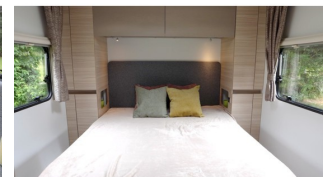

Stockbridge Road (A30)
Lopcombe, Salisbury
Wiltshire SP5 1BS
Tel: 01980 863636
sales@tilshead-caravans.com

Adria Altea 622 DP Dart, 4 Berth, 2024

£29,340

Description

The 2024 Adria Altea Dart is a 4 berth caravan with a fixed double bed to give you an excellent night's sleep. The front lounge also makes up into another comfortable double bed if required or can be used as two singles, plus separate shower and washroom facilities.

This offer is from Tilshead Caravans

Key features of the 2024 Adria Altea Dart include:-

Spacious bedding and seating options with large fixed rear bed
Evopore® mattresses for extra comfort
Contemporary designed interior in light wood, pastel and beige colours decor with large seating areas and lots of light
Two-part entrance door
Large front window and kitchen windows bring in more natural light
GFK polyester body
AL-KO chassis with AKS3004 stabiliser as standard
Exclusive Adria alloy wheels
Large front gas bottle storage compartment
Rich illumination with directional, ambient LED lights
Smart kitchen with 3 burner gas cooker, oven and grill, sink and large fridge, optimized worktop and storage
Adria Ergo bathroom
Modern textiles in soft and durable materials
Truma Combi thermostatic heating and hot water